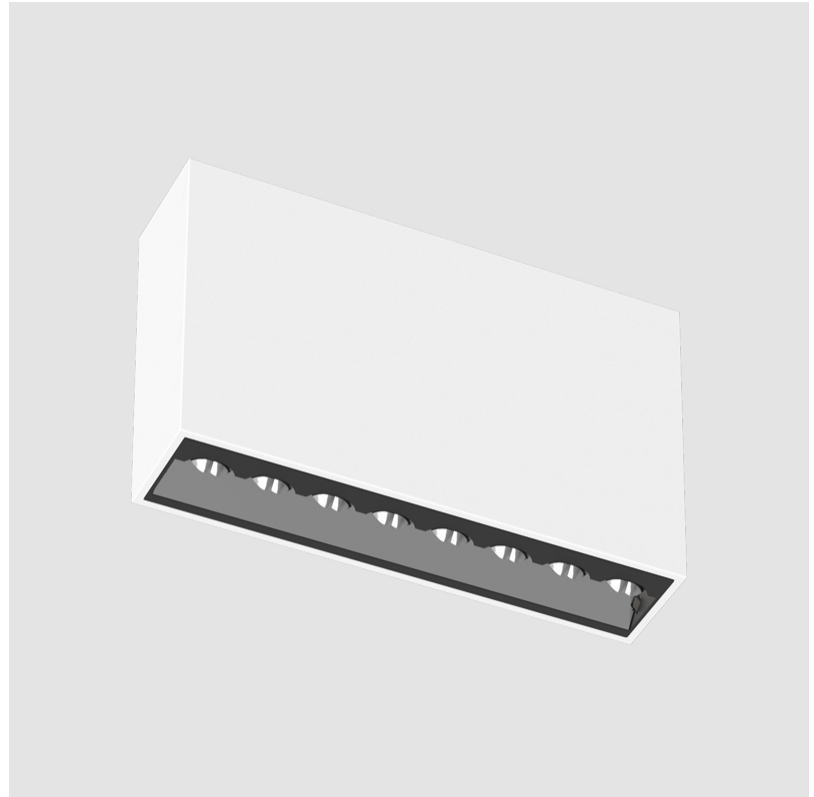

GENERAL

Series: Magiq Hollow Wallwash
Subseries: Magiq Hollow Wallwash
Partner: Prolicht
Division: Architectural
Installation: Surface
Product Type: Wallwash
Mounting Location: Ceiling
Light Distribution: Direct

PHYSICAL

Shape: Rectangle
Length (mm): 174
Length (in): 6 ⁷/₈
Width (mm): 42
Width (in): 1 ⁵/₈
Height (mm): 109
Height (in): 4 ⁵/₁₆

Fixture Finish: SSR / BKV / CWI / CRY / HAB / UFT / ITA / RUA / FTG / MYG / LOD / PUS / FRO / FUP / KIA / POP / BLS / SPG / MEY / GOH / CHC / COM / ABZ / JAG / OBR / MOS / ROR

Holder Finish: WHI / BLK
Fixture Material: Aluminum Die Cast

ELECTRICAL

Lamp Type: LED (Zhaga Standard)
Input Wattage (W): 19
Total Output Wattage (W): 17.3
Dimming: Tri-Mode (Non-Dimming and Phase Dimming (120Vac only) and 0-10V Dimming)
Driver Included: Yes
Driver Location: Integrated
Driver Type: Constant Current - Universal
Driver Class: Class 1
Input Voltage (V): 120 - 277
Constant Current (mA): 700mA

LED

Number of LEDs: 4
Color Temperature (°K): 2700 / 3000 / 3500 / 4000
Max. Delivered Lumen (lm): 1270 / 1270 / 1513 / 1544
Nominal Lumen (lm): 1492 / 1492 / 1778 / 1814
CRI: >90 CRI
Efficiency (%): 80
Lamp Life (hrs): 50000

OPTICAL

Adjustability: Fixed

RATINGS AND CERTIFICATIONS

Certified By: Certified for North American Standards
IP rating: IP20