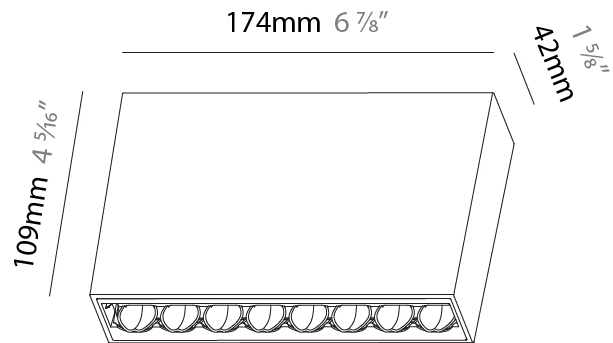

GENERAL

Series: Magiq Hollow Wallwash
Subseries: Magiq Hollow Wallwash
Partner: Prolicht
Division: Architectural
Installation: Surface
Product Type: Wallwash
Mounting Location: Ceiling
Light Distribution: Direct

PHYSICAL

Shape: Rectangle
Length (mm): 174
Length (in): 6 ⁷/₈
Width (mm): 42
Width (in): 1 ⁵/₈
Height (mm): 109
Height (in): 4 ⁵/₁₆

Fixture Finish: SSR / BKV / CWI / CRY / HAB / UFT / ITA / RUA / FTG / MYG / LOD / PUS / FRO / FUP / KIA / POP / BLS / SPG / MEY / GOH / CHC / COM / ABZ / JAG / OBR / MOS / ROR

Holder Finish: WHI / BLK
Fixture Material: Aluminum Die Cast

ELECTRICAL

Lamp Type: LED (Zhaga Standard)
Input Wattage (W): 19
Total Output Wattage (W): 17.3
Dimming: Tri-Mode (Non-Dimming and Phase Dimming (120Vac only) and 0-10V Dimming)
Driver Included: Yes
Driver Location: Integrated
Driver Type: Constant Current - Universal
Driver Class: Class 1
Input Voltage (V): 120 - 277
Constant Current (mA): 700mA

LED

Number of LEDs: 4
Color Temperature (°K): 2700 / 3000 / 3500 / 4000
Max. Delivered Lumen (lm): 1270 / 1270 / 1513 / 1544
Nominal Lumen (lm): 1492 / 1492 / 1778 / 1814
CRI: >90 CRI
Efficiency (%): 80
Lamp Life (hrs): 50000

OPTICAL

Adjustability: Fixed

RATINGS AND CERTIFICATIONS

Certified By: Certified for North American Standards
IP rating: IP20