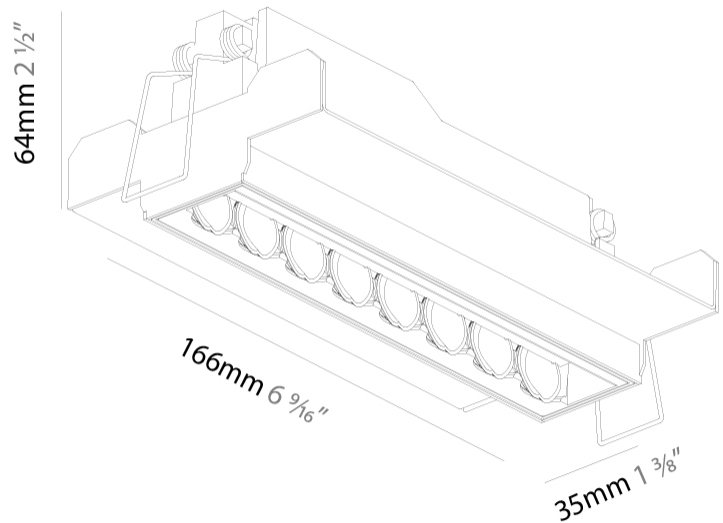

GENERAL

Series: Magiq Hollow Wallwash
 Partner: Prolicht
 Division: Architectural
 Installation: Trimless
 Product Type: Wallwash
 Mounting Location: Ceiling
 Light Distribution: Asymmetric

PHYSICAL

Shape: Rectangle
 Length (mm): 166
 Length (in): 6 ⁹/₁₆
 Width (mm): 35
 Width (in): 1 ³/₈
 Height (mm): 64
 Height (in): 2 ¹/₂
 Ceiling Thickness (mm): 12.5
 Ceiling Thickness (in): 1/2
 Min. Recessing Depth (mm): 100
 Min. Recessing Depth (in): 3 ¹⁵/₁₆
 Weight (kg): 0.525
 Weight (lbs): 1.16
 Holder Finish: WHI / BLK
 Fixture Material: Aluminum Die Cast
 Cut-out Measurements: 173mm / 6 13/16" x 42mm / 1 5/8"

OPTICAL

Upon Request: Special Beam Angles

RATINGS AND CERTIFICATIONS

Certified By: CSA Certified to UL and CSA Standards
 IP rating: IP20

100mm
3 15/16"

12 1/2 mm
1/2"

173mm x 42mm
6 13/16" x 1 5/8"

MAGIQ HOLLOW WALLWASH TRIMLESS

PHYSICAL

Shape: Rectangle
 Length (mm): 166
 Length (in): 6 ⁹/₁₆
 Width (mm): 35
 Width (in): 1 ³/₈
 Height (mm): 64
 Height (in): 2 ¹/₂
 Ceiling Thickness (mm): 12.5
 Ceiling Thickness (in): 1/2
 Min. Recessing Depth (mm): 100
 Min. Recessing Depth (in): 3 ¹⁵/₁₆
 Weight (kg): 0.535
 Weight (lbs): 1.18
 Fixture Finish: SSR / BKV / CWI / CRY / HAB / UFT / ITA / RUA / FTG / MYG / LOD / PUS / FRO / FUP / KIA / POP / BLS / SPG / MEY / GOH / CHC / COM / ABZ / JAG / OBR / MOS / ROR
 Holder Finish: WHI / BLK
 Fixture Material: Aluminum Die Cast
 Cut-out Measurements: 173mm / 6 13/16" x 42mm / 1 5/8"